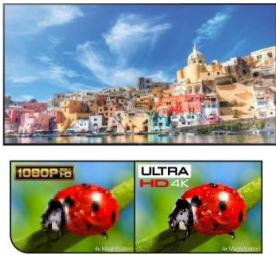

Edge Less giant screen - LED wall : without mounting	€ H.T.	Q
85" 4K (216 cm) - Samsung QM85R-B - HDMI/DP - Dim. (L. x H.) : 190 x 109 cm	1 328	
98" 4K (249 cm) - Samsung QM98T - HDMI/DP - Dim. (L. x H.) : 219.6 x 125 cm	2 064	
138" wall mount (350cm) - 1920x1080 - LED Pitch 1.59 - Dim. : 305 x 183 cm	6 528	
158" (401cm) LED Wall 2.6 Pitch : 3.5x2 m - Res. : 1344x768 px (1,75 ratio)	5 048	
158" (401 cm) LED Wall 1.56 Pitch : 3.5x2 m - Res. : 2240x1280 px (1,75 ratio)	6 240	